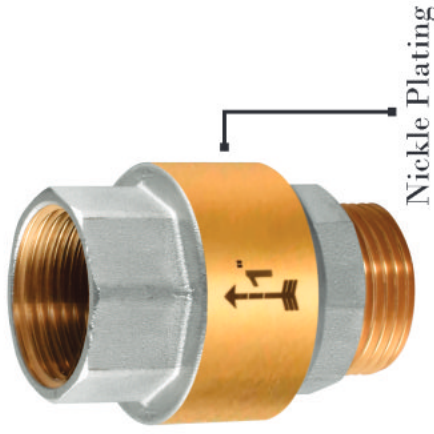

Code	Size	Weight	M.R.P.
NVMF-04	1/2"	000 Gm	000.00
NVMF-05	3/4"	000 Gm	000.00
NVMF-06	1.00"	310 Gm	630.00